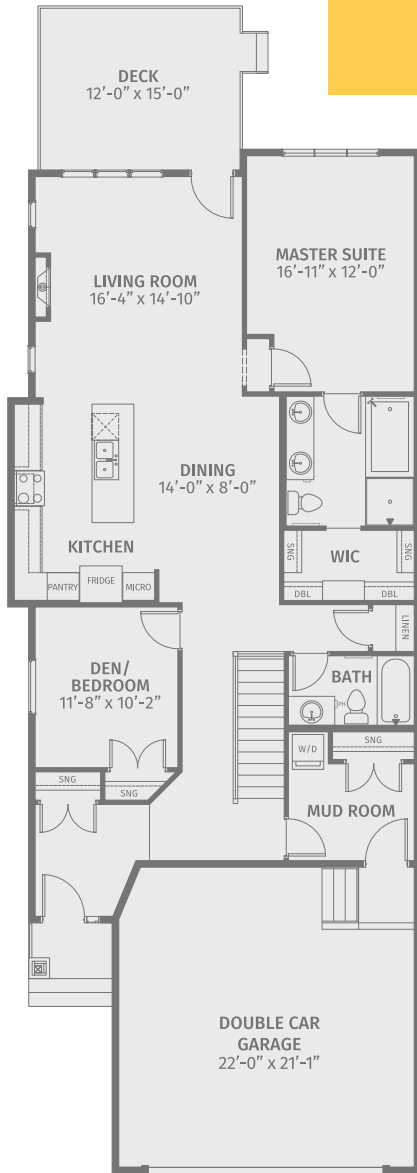

# MORENA west

## Columbia 1492 sq.ft.

- 2 Bedrooms
- 2 Bathrooms
- Main Level Master with Ensuite
- Large Main Level Patio
- Optional Lower Level Development

■ *Main floor*  
1471 sq.ft.

■ *Basement*  
21 sq.ft.

■ *Basement Option A*  
770 sq.ft.

■ *Basement Option B*  
1129 sq.ft.

\*Not to scale. E&OE. Rendering not exactly as shown. Subject to change without notice.