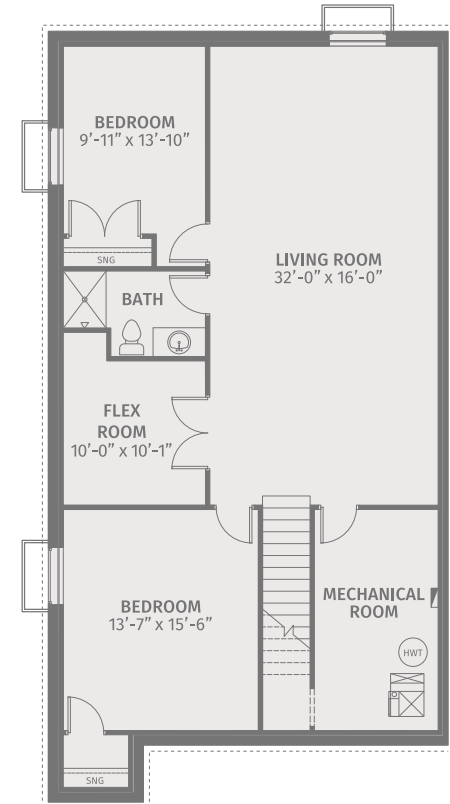

## Columbia 1492 sq.ft.

- 2 Bedrooms
- 2 Bathrooms
- Main Level Master with Ensuite
- Large Main Level Patio
- Optional Lower Level Development

■ *Main floor*  
1471 sq.ft.

■ *Basement*  
21 sq.ft.

■ *Basement Option A*  
770 sq.ft.

■ *Basement Option B*  
1129 sq.ft.

\*Not to scale. E&OE. Rendering not exactly as shown. Subject to change without notice.