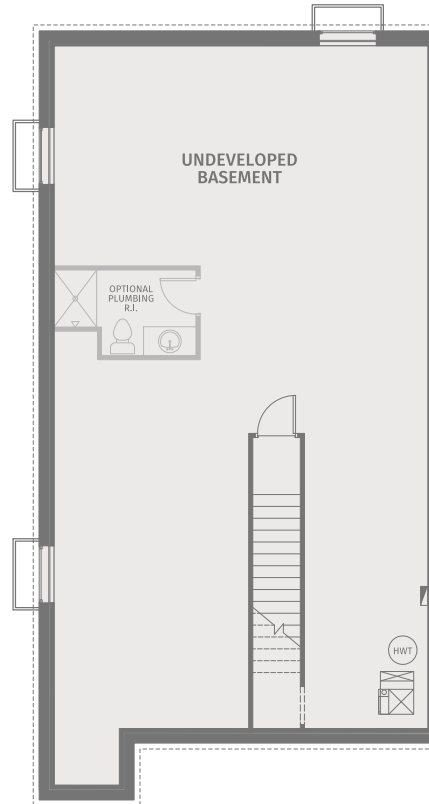

# MORENA west

## Columbia 1492 sq.ft.

- 2 Bedrooms
- 2 Bathrooms
- Main Level Master with Ensuite
- Large Main Level Patio
- Optional Lower Level Development

■ *Main floor*  
1471 sq.ft.

■ *Basement*  
21 sq.ft.

■ *Basement Option A*  
770 sq.ft.

■ *Basement Option B*  
1129 sq.ft.

\*Not to scale. E&OE. Rendering not exactly as shown. Subject to change without notice.