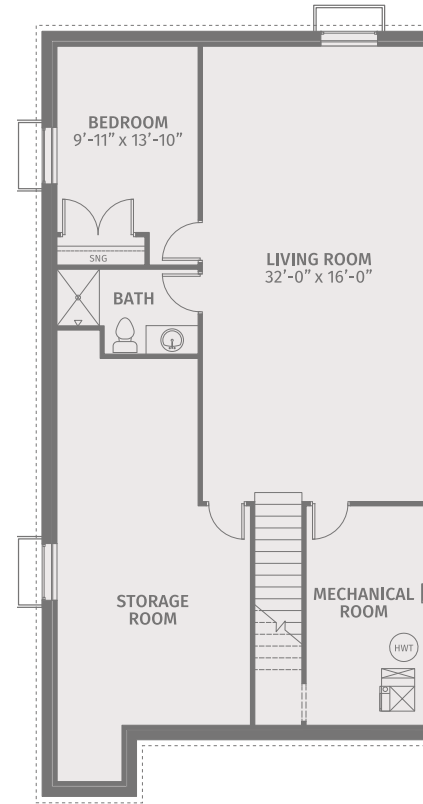

## Columbia 1492 sq.ft.

- 2 Bedrooms
- 2 Bathrooms
- Main Level Master with Ensuite
- Large Main Level Patio
- Optional Lower Level Development

■ *Main floor*  
1471 sq.ft.

■ *Basement*  
21 sq.ft.

■ *Basement Option A*  
770 sq.ft.

■ *Basement Option B*  
1129 sq.ft.

\*Not to scale. E&OE. Rendering not exactly as shown. Subject to change without notice.