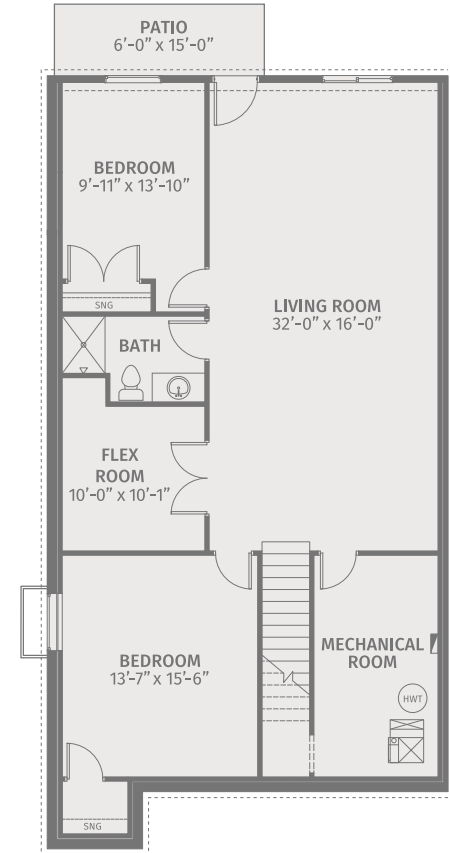

Robson
1492 sq.ft.

- 2 Bedrooms
- 2 Bathrooms
- Main Level Master with Ensuite
- Main Level Deck
- Lower Level Walkout with Optional Lower Level Developments
- Lower Level Patio

MORENA
west

■ *Main floor walkout*
1471 sq.ft.

■ *Basement walkout*
21 sq.ft.

■ *Basement walkout Option A*
780 sq.ft.

■ *Basement walkout Option B*
1139 sq.ft.

*Not to scale. E&OE. Rendering not exactly as shown. Subject to change without notice.