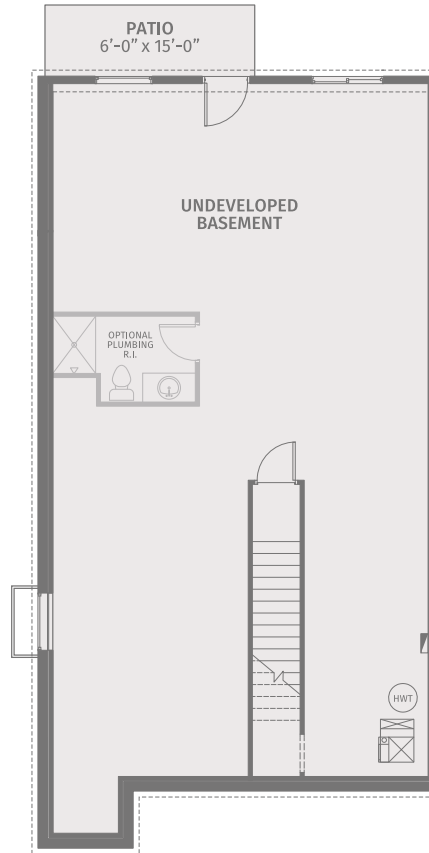

Robson
1492 sq.ft.

- 2 Bedrooms
- 2 Bathrooms
- Main Level Master with Ensuite
- Main Level Deck
- Lower Level Walkout with Optional Lower Level Developments
- Lower Level Patio

MORENA
west

■ *Main floor walkout*
1471 sq.ft.

■ *Basement walkout*
21 sq.ft.

■ *Basement walkout Option A*
780 sq.ft.

■ *Basement walkout Option B*
1139 sq.ft.

*Not to scale. E&OE. Rendering not exactly as shown. Subject to change without notice.