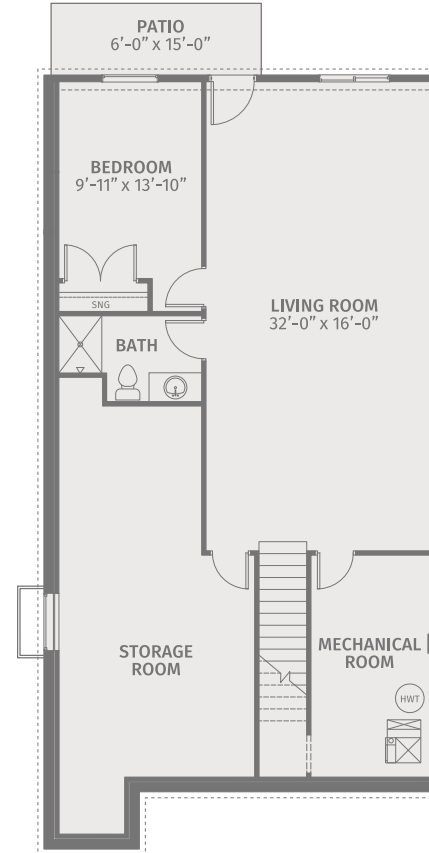

Robson
1492 sq.ft.

- 2 Bedrooms
- 2 Bathrooms
- Main Level Master with Ensuite
- Main Level Deck
- Lower Level Walkout with Optional Lower Level Developments
- Lower Level Patio

MORENA
west

■ *Main floor walkout*
1471 sq.ft.

■ *Basement walkout*
21 sq.ft.

■ *Basement walkout Option A*
780 sq.ft.

■ *Basement walkout Option B*
1139 sq.ft.

*Not to scale. E&OE. Rendering not exactly as shown. Subject to change without notice.