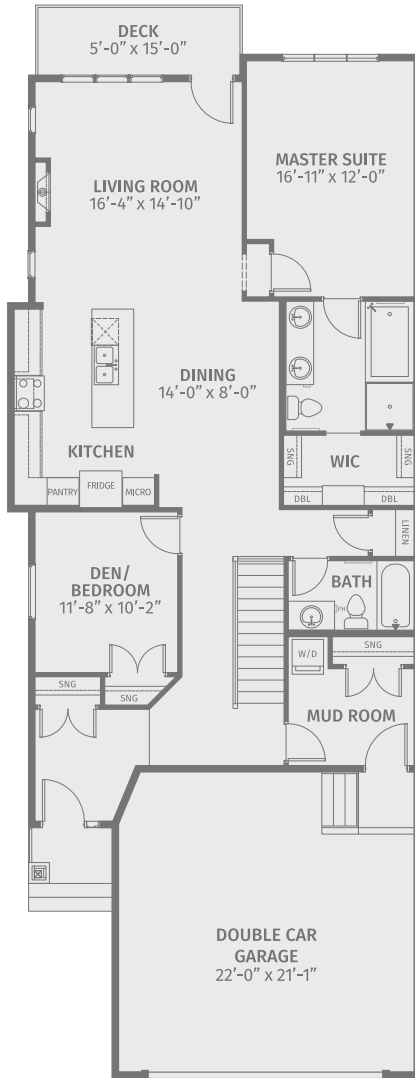

Robson
1492 sq.ft.

- 2 Bedrooms
- 2 Bathrooms
- Main Level Master with Ensuite
- Main Level Deck
- Lower Level Walkout with Optional Lower Level Developments
- Lower Level Patio

MORENA
west

■ *Main floor walkout*
1471 sq.ft.

■ *Basement walkout*
21 sq.ft.

■ *Basement walkout Option A*
780 sq.ft.

■ *Basement walkout Option B*
1139 sq.ft.

*Not to scale. E&OE. Rendering not exactly as shown. Subject to change without notice.